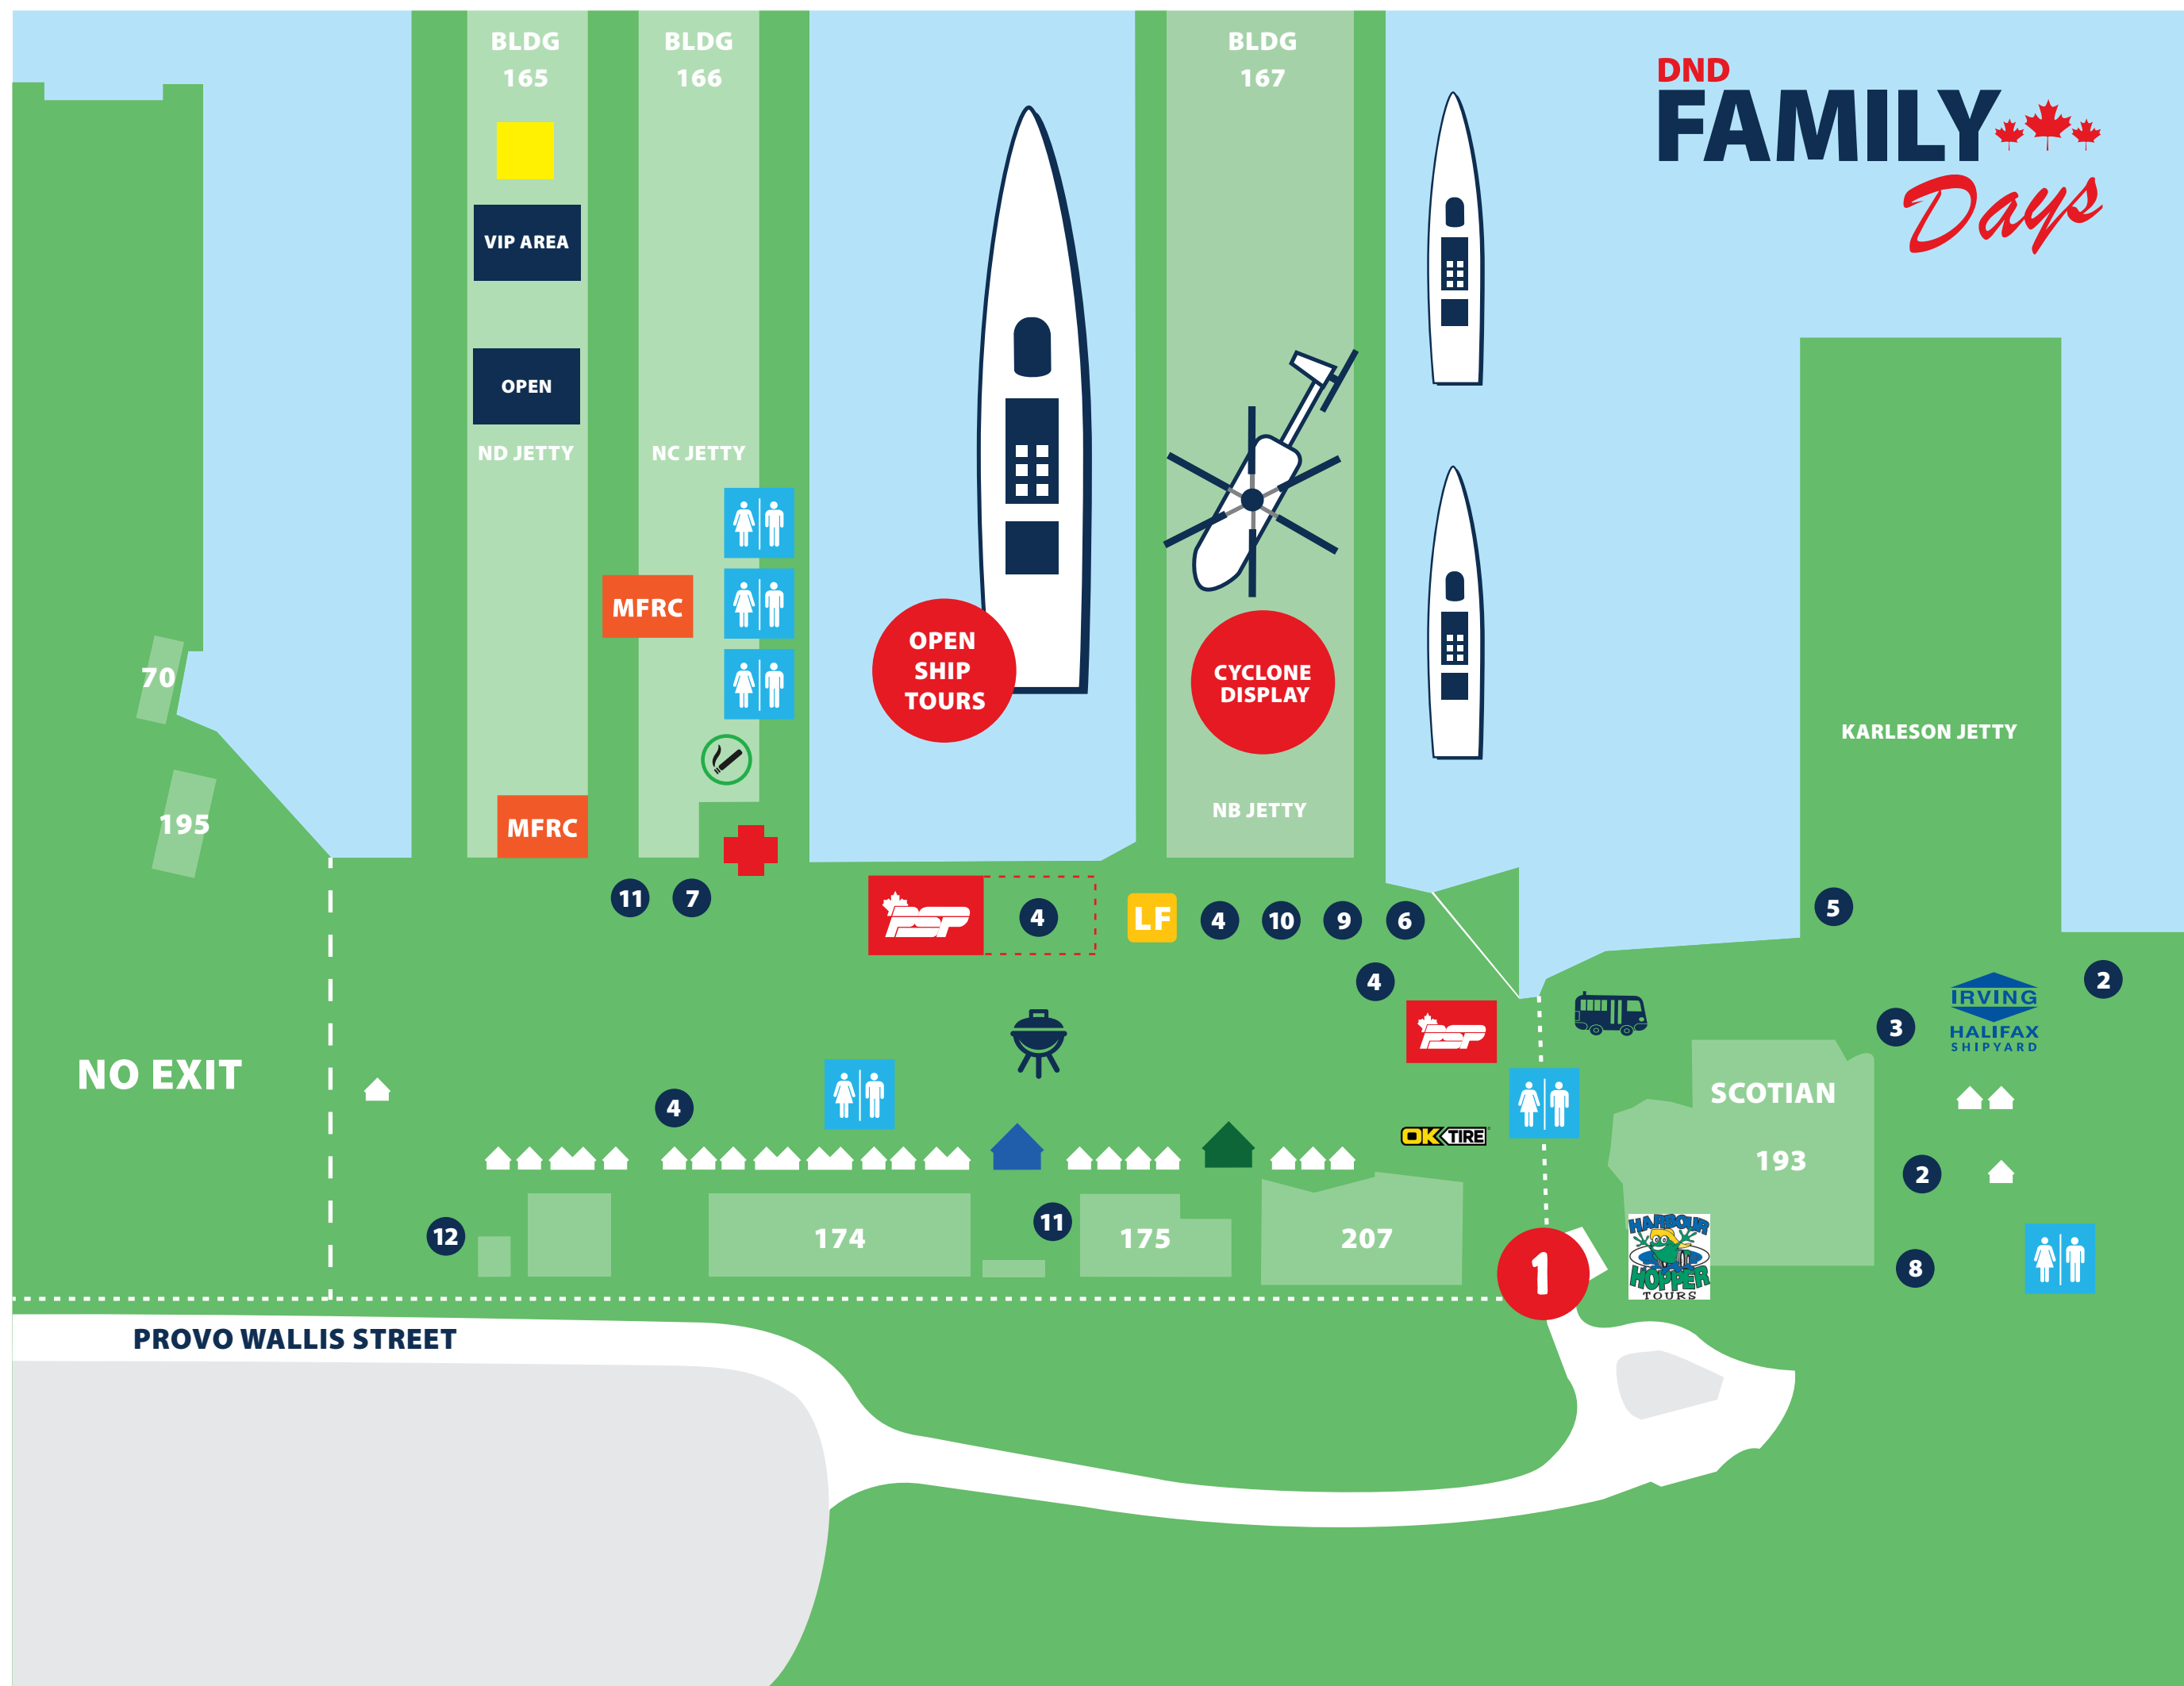

LEGEND

-  BBQ
-  WASHROOMS
-  FIRST AID
-  PSP WELCOME TENT
-  MFRC TENT
-  AMBASSATOURS
-  **Sobeys**
-  Nova Scotia **POWER**
An Emera Company
-  **HARBOUR HOPPER TOURS**
(FRIDAY ONLY)
-  **1** MAIN ENTRANCE
-  **2** GLOW THE EVENT STORE
-  **3** IRVING ENTERTAINMENT ZONE
-  **4** FOOD & BEVERAGE TICKETS
-  **5** RHIB RIDES
-  **6** METRO SELF STORAGE
-  **7** 
-  **8** MILITARY POLICE ID & FIREFIGHTERS
-  **9** VIA RAIL CANADA CHILDREN'S TRAIN STATION
-  **10** *Tim Hortons* & FOOD TRUCK
-  **11** CARNIVAL RIDES
-  **12** INFLATABLE BOUNCE CASTLE
-  PSP ENTERTAINMENT TENT/PATIO
-  **LF** LOST & FOUND
-  **VL** VOLUNTEER LOUNGE
-  **SA** SMOKING AREA

DOCKYARD MAP 21-22 JUNE, 2019

DND
FAMILY 
Days

PROVO WALLIS STREET